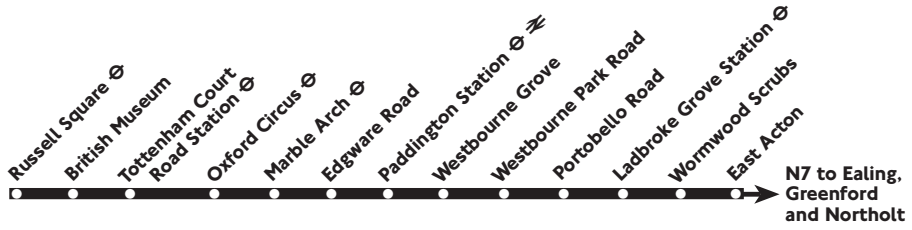

7

Daily

N7

Every night

Russell Square - Paddington - East Acton

Journeys departing from Russell Square after about 2030 Mondays to Saturdays and all day Sunday, and all journeys on night bus N7, are normally operated with wheelchair-accessible buses.

Monday - Friday

Russell Square Station	0542		2055		0005
Tottenham Court Road Station	0546		2059		0009
Oxford Circus	0550	Then	2104	Then	0013
Marble Arch	0554	every	2110	about	0019
Paddington Station	0600	10 minutes	2119	every	0026
Westbourne Grove <i>Chepstow Road</i>	0605	every 6-8	2125	12	0032
Westbourne Park Rd <i>Great Western Rd</i>	0606	mins peak	2128	minutes	0035
Ladbroke Grove Station	0609	hours)	2132	until	0039
Wormwood Scrubs <i>Pavilion Hotel</i>	0614		2138		0044
East Acton <i>Brunel Road</i>	0623		2147		0052

Saturday (also Good Friday)

Russell Square Station	0542	0557	0612	0627	0642	0657	0712	0727	0742	0757	0812	0827	0840		2029		0005
Tottenham Court Road Station	0546	0601	0616	0631	0646	0701	0716	0731	0746	0801	0816	0831	0844		2033		0009
Oxford Circus	0550	0605	0620	0635	0650	0705	0720	0735	0750	0805	0820	0835	0848	Then	2037	Then	0013
Marble Arch	0554	0609	0624	0639	0654	0709	0724	0740	0755	0810	0825	0840	0853	about	2043	about	0019
Paddington Station	0600	0615	0630	0645	0700	0715	0730	0746	0801	0816	0831	0846	0859	every	2049	every	0026
Westbourne Grove <i>Chepstow Road</i>	0605	0620	0635	0650	0705	0720	0735	0751	0806	0821	0836	0851	0904	10	2055	12	0032
Westbourne Park Rd <i>Great Western Rd</i>	0606	0621	0636	0651	0706	0723	0738	0754	0809	0824	0839	0854	0907	minutes	2058	mins	0035
Ladbroke Grove Station	0609	0624	0639	0654	0709	0726	0741	0757	0812	0827	0842	0857	0910	until	2102	until	0039
Wormwood Scrubs <i>Pavilion Hotel</i>	0614	0629	0644	0659	0714	0731	0747	0803	0818	0833	0848	0903	0916		2107		0044
East Acton <i>Brunel Road</i>	0623	0638	0653	0708	0723	0740	0756	0812	0827	0842	0857	0912	0925		2115		0052

Sunday and other Public Holidays

Russell Square Station	0542		02	22	42		0902	0921		0005
Tottenham Court Road Station	0546	Then	06	26	46		0906	0925		0009
Oxford Circus	0550	every	10	30	50		0910	0929	Then	0013
Marble Arch	0556	20 minutes	16	36	56		0916	0935	about	0019
Paddington Station	0603	at these	23	43	03	until	0923	0942	every	0026
Westbourne Grove <i>Chepstow Road</i>	0608	minutes	28	48	08		0928	0947	12	0032
Westbourne Park Rd <i>Great Western Rd</i>	0610	past the	30	50	10		0930	0949	minutes	0035
Ladbroke Grove Station	0614	hour	34	54	14		0934	0953	until	0039
Wormwood Scrubs <i>Pavilion Hotel</i>	0619		39	59	19		0939	0958		0044
East Acton <i>Brunel Road</i>	0627		47	07	27		0947	1006		0052

Every night (Route N7)